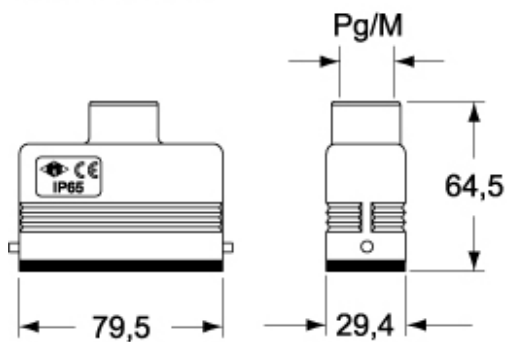

Part number

CZAO 25 L16

Brief description:

hoods for single lever, size "66.16", side entry, Pg16, metal version, IP66

Product description	
Version	CZ levers, standard version
Series	Hoods with 2 pegs
Product type	with 2 pegs
Variant	side entry
Style	high construction
Family	CZ - MZ enclosures
Size	size "66.16"
Technical data	
Operating temperature range (min, max)	-40°C ... +125°C
Material	metal
IP degree of protection	IP66 (and IP69K DIN 40050 - 9)
Cable entry	Pg16
Further technical details	
Weight	180,00 g

Approvals / Standards	
Quality mark	 (type:4/4X/12),  , EAC
Conformity	CQC, CE
General ordering information	
EAN13 code	8015747043090
Tariff number	85369095
Packaging Information	
Packaging length	150,00 mm
Packaging height	125,00 mm
Packaging width	225,00 mm
Packaging weight	2,00 kg
Packaging volume	4,22 dm ³
Packaging description	Carton box
Packaging quantity	10 Pcs
Packaging EAN code	8015747207553
Sub-packaging weight	1,00 kg
Sub-packaging description	Plastic packaging
Sub-packaging quantity	5 Pcs
Sub-packaging EAN barcode	8015747207560

Part number

CZAO 25 L16

Catalogue drawings

CZO L - MZO L

CZAO L MZAO L - CZAV L MZAV L

CZV L - MZV L

MZFO - MZFV L