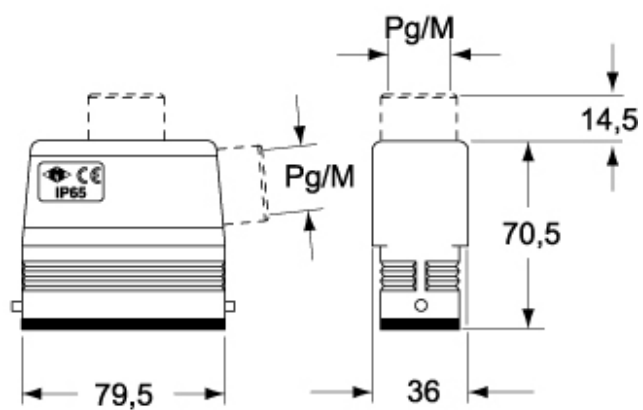

Part number

CZAO 25 L16

Brief description:

hoods for single lever, size "66.16", side entry, Pg16, metal version, IP66

Product description	
Version	CZ levers, standard version
Series	Hoods with 2 pegs
Product type	with 2 pegs
Variant	side entry
Style	high construction
Family	CZ - MZ enclosures
Size	size "66.16"
Technical data	
Operating temperature range (min, max)	-40°C ... +125°C
Material	metal
IP degree of protection	IP66 (and IP69K DIN 40050 - 9)
Cable entry	Pg16
Further technical details	
Weight	180,00 g

Approvals / Standards	
Quality mark	 (type:4/4X/12),  , EAC
Conformity	CQC, CE
General ordering information	
EAN13 code	8015747043090
Tariff number	85369095
Packaging Information	
Packaging length	150,00 mm
Packaging height	125,00 mm
Packaging width	225,00 mm
Packaging weight	2,00 kg
Packaging volume	4,22 dm ³
Packaging description	Carton box
Packaging quantity	10 Pcs
Packaging EAN code	8015747207553
Sub-packaging weight	1,00 kg
Sub-packaging description	Plastic packaging
Sub-packaging quantity	5 Pcs
Sub-packaging EAN barcode	8015747207560

Part number

CZAO 25 L16

Catalogue drawings

CZO L - MZO L

CZAO L MZAO L - CZAV L MZAV L

CZV L - MZV L

MZFO - MZFV L